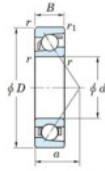

Deep groove ball bearing single row 7336-B-FY-JTEKT - 7336-B-FY-JTEKT

<https://www.123bearing.com/bearing-housing/deep-groove-bearing/single-row/7336-b-fy-jtekt>

Boundary dimensions

Single row angular bearing

Bearing No.	Boundary dimensions(mm)					Basic load ratings(kN)		Fatigue load limit(kN)		factor	Limiting speeds(min-1) Grease lub.
	d	D	B	r1(mm)	r2(mm)	Cr	C0r	C0	FD		
7336B FY	180	380	75	4	1.5	466	488	15.1	-	-	1400

PRODUCT FEATURES

Brand	JTEKT
N° Ean13	3616060643599
Inside diameter	180 mm
Outside diameter	380 mm
Thickness	75 mm
Limiting speed	1400 rpm
Dynamic load	466 kN
Static load	488 kN
Packaging	1

contact@123bearing.com