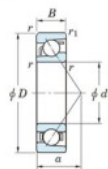

Deep groove ball bearing single row 7236-C-FY-JTEKT - 7236-C-FY-JTEKT

<https://www.123bearing.com/bearing-housing/deep-groove-bearing/single-row/7236-c-fy-jtekt>

Boundary dimensions

Single row angular bearing

Bearing No.	Boundary dimensions (mm)					Basic load ratings (kN)		Fatigue load limit (kN)	factor	Limiting speeds (min-1)
	d	D	B	r (mm)	r1 (mm)	Cr	C0r	Cu	f0	Grease lub.
7236C FY	180	320	52	4	1.5	400	393	12.8	14.9	3000

PRODUCT FEATURES

Brand	JTEKT
N° Ean13	3616060643582
Inside diameter	180 mm
Outside diameter	320 mm
Thickness	52 mm
Limiting speed	3000 rpm
Dynamic load	400 kN
Static load	393 kN
Packaging	1

contact@123bearing.com