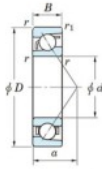

## Deep groove ball bearing single row 7236-FY-JTEKT - 7236-FY-JTEKT

<https://www.123bearing.com/bearing-housing/deep-groove-bearing/single-row/7236-fy-jtekt>

Boundary dimensions

Single row angular bearing

Bearing No.	Boundary dimensions(mm)					Basic load ratings(kN)		Fatigue load limit(kN)		factor	Limiting speed(min-1) (Grease lub.)
	d	D	B	r1(mm)	r2(mm)	C <sub>r</sub>	C <sub>0r</sub>	C <sub>u</sub>	C <sub>10</sub>		
7236 FY	180	320	52	4	1.5	367	362	11.8	-	-	2200

## PRODUCT FEATURES

Brand	JTEKT
N° Ean13	3616060643575
Inside diameter	180 mm
Outside diameter	320 mm
Thickness	52 mm
Limiting speed	2200 rpm
Dynamic load	367 kN
Static load	362 kN
Packaging	1

[contact@123bearing.com](mailto:contact@123bearing.com)