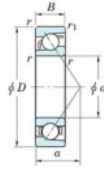

Deep groove ball bearing single row 7036-C-FY-JTEKT - 7036-C-FY-JTEKT

<https://www.123bearing.com/bearing-housing/deep-groove-bearing/single-row/7036-c-fy-jtekt>

Boundary dimensions

Single row angular bearing

Bearing No.	Boundary dimensions(mm)					Basic load ratings(kN)		Fatigue load limit(kN)		factor S0	Limiting speeds(min-1) Grease lub.
	d	D	B	r(mm)	r1(mm)	Cr	C0r	Cu	C0u		
7036C FY	180	280	46	2.1	1.1	291	276	10.4	15.7		3300

PRODUCT FEATURES

Brand	JTEKT
N° Ean13	3616060643551
Inside diameter	180 mm
Outside diameter	280 mm
Thickness	46 mm
Limiting speed	3300 rpm
Dynamic load	291 kN
Static load	276 kN
Packaging	1

contact@123bearing.com