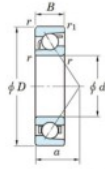

## Deep groove ball bearing single row 7036-FY-JTEKT - 7036-FY-JTEKT

<https://www.123bearing.com/bearing-housing/deep-groove-bearing/single-row/7036-fy-jtekt>

Boundary dimensions

Single row angular bearing

Bearing No.	Boundary dimensions(mm)					Basic load ratings(kN)		Fatigue load limit(kN)		factor f <sub>0</sub>	Limiting speeds(min-1) Grease lub.
	d	D	B	r(max)	r1(max)	C <sub>r</sub>	C <sub>0r</sub>	C <sub>u</sub>	f <sub>0</sub>		
7036 FY	180	280	46	2.1	1.1	265	253	9.15	-	-	2400

## PRODUCT FEATURES

Brand	JTEKT
N° Ean13	3616060643544
Inside diameter	180 mm
Outside diameter	280 mm
Thickness	46 mm
Limiting speed	2400 rpm
Dynamic load	265 kN
Static load	253 kN
Packaging	1

[contact@123bearing.com](mailto:contact@123bearing.com)