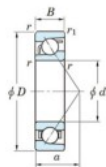

Deep groove ball bearing single row 7036-FY-JTEKT - 7036-FY-JTEKT

<https://www.123bearing.com/bearing-housing/deep-groove-bearing/single-row/7036-fy-jtekt>

Boundary dimensions

Single row angular bearing

Bearing No.	Boundary dimensions(mm)					Basic load ratings(kN)		Fatigue load limit(kN)		factor (f)	Limiting speeds(min-1) Grease lub.
	d	D	B	r(max)	r1(max)	Cr	C0r	Cu			
7036 FY	180	280	46	2.1	1.1	265	253	9.15	-	-	2400

PRODUCT FEATURES

Brand	JTEKT
N° Ean13	3616060643544
Inside diameter	180 mm
Outside diameter	280 mm
Thickness	46 mm
Limiting speed	2400 rpm
Dynamic load	265 kN
Static load	253 kN
Packaging	1

contact@123bearing.com