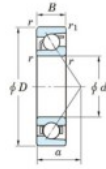

Deep groove ball bearing single row 7234-FY-JTEKT - 7234-FY-JTEKT

<https://www.123bearing.com/bearing-housing/deep-groove-bearing/single-row/7234-fy-jtekt>

Boundary dimensions

Single row angular bearing

Bearing No.	Boundary dimensions(mm)					Basic load ratings(kN)		Fatigue load limits(kN)		factor	Limiting speeds(min-1) Grease lub.
	d	D	B	r1(mm)	r2(mm)	Cr	Cor	Cu	10		
7234 FY	170	310	52	4	1.5	340	331	11	-	2300	

PRODUCT FEATURES

Brand	JTEKT
N° Ean13	3616060643476
Inside diameter	170 mm
Outside diameter	310 mm
Thickness	52 mm
Limiting speed	2300 rpm
Dynamic load	340 kN
Static load	331 kN
Packaging	1

contact@123bearing.com