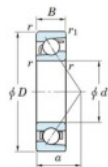

Deep groove ball bearing single row 7034-C-FY-JTEKT - 7034-C-FY-JTEKT

<https://www.123bearing.com/bearing-housing/deep-groove-bearing/single-row/7034-c-fy-jtekt>

Boundary dimensions

Single row angular bearing

Bearing No.	Boundary dimensions (mm)					Basic load ratings (kN)		Fatigue load limit (kN)		Limiting factor	
	d	D	B	r (mm)	r1 (mm)	Cr	C0r	Cu	fs	fs	Grease lub.
7034C FY	170	260	42	2.1	1.1	256	234	8.95	15.9		3600

PRODUCT FEATURES

Brand	JTEKT
N° Ean13	3616060643452
Inside diameter	170 mm
Outside diameter	260 mm
Thickness	42 mm
Limiting speed	3600 rpm
Dynamic load	256 kN
Static load	234 kN
Packaging	1

contact@123bearing.com