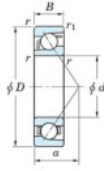

## Deep groove ball bearing single row 7934-C-FY-JTEKT - 7934-C-FY-JTEKT

<https://www.123bearing.com/bearing-housing/deep-groove-bearing/single-row/7934-c-fy-jtekt>

Boundary dimensions

Single row angular bearing

Bearing No.	Boundary dimensions(mm)					Basic load ratings(kN)		Fatigue load limit(kN)		factor B	Limiting speeds(min-1) Grease lub.
	d	D	B	r(mm)	r1(mm)	Cr	Cbr	Cu			
7934C FY	170	230	28	2	1	157	151	5.75	16.6		3900

### PRODUCT FEATURES

Brand	JTEKT
N° Ean13	3616060643414
Inside diameter	170 mm
Outside diameter	230 mm
Thickness	28 mm
Limiting speed	3900 rpm
Dynamic load	157 kN
Static load	151 kN
Packaging	1

[contact@123bearing.com](mailto:contact@123bearing.com)