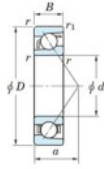

Deep groove ball bearing single row 7032-FY-JTEKT - 7032-FY-JTEKT

<https://www.123bearing.com/bearing-housing/deep-groove-bearing/single-row/7032-fy-jtekt>

Boundary dimensions

Single row angular bearing

Bearing No.	Boundary dimensions(mm)					Basic load ratings(kN)		Fatigue load limit(kN)		factor	Limiting speeds(min-1) Grease lub.
	d	D	B	r1(max)	r1(min)	C _r	C _{0r}	C _u	ff		
7032 FY	160	240	38	2.1	1.1	194	176	6.65	-	-	2800

PRODUCT FEATURES

Brand	JTEKT
N° Ean13	3616060643322
Inside diameter	160 mm
Outside diameter	240 mm
Thickness	38 mm
Limiting speed	2800 rpm
Dynamic load	194 kN
Static load	176 kN
Packaging	1

contact@123bearing.com