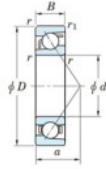

Deep groove ball bearing single row 7330-C-FY-JTEKT - 7330-C-FY-JTEKT

<https://www.123bearing.com/bearing-housing/deep-groove-bearing/single-row/7330-c-fy-jtekt>

Boundary dimensions

Single row angular bearing

| Bearing No. | Boundary dimensions(mm) | | | | | Basic load ratings(kN) | | Fatigue load limit(kN) | | factor | Limiting speeds(min-1) Grease lub. |
|-------------|-------------------------|-----|----|--------|-------|------------------------|-----|------------------------|------|--------|---------------------------------------|
| | a | D | B | r1(mm) | r(mm) | Cr | C0r | Cu | 10 | | |
| 7330C FY | 150 | 320 | 65 | 4 | 1.5 | 468 | 445 | 15 | 13.7 | | 3200 |