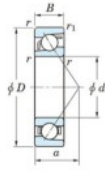

## Deep groove ball bearing single row 7330-B-FY-JTEKT - 7330-B-FY-JTEKT

<https://www.123bearing.com/bearing-housing/deep-groove-bearing/single-row/7330-b-fy-jtekt>

Boundary dimensions

Single row angular bearing

Bearing No.	Boundary dimensions(mm)					Basic load ratings(kN)		Fatigue load limit(kN)		factor	Limiting speeds(min-1) Grease lub.
	d	D	B	r1(mm)	r2(mm)	Cr	Cor	Ca	Co		
7330B FY	150	320	65	4	1.5	397	380	12.8	-	-	1800

## PRODUCT FEATURES

Brand	JTEKT
N° Ean13	3616060643254
Inside diameter	150 mm
Outside diameter	320 mm
Thickness	65 mm
Limiting speed	1800 rpm
Dynamic load	397 kN
Static load	380 kN
Packaging	1

[contact@123bearing.com](mailto:contact@123bearing.com)