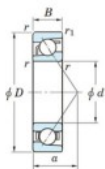

## Deep groove ball bearing single row 7230-B-FY-JTEKT - 7230-B-FY-JTEKT

<https://www.123bearing.com/bearing-housing/deep-groove-bearing/single-row/7230-b-fy-jtekt>

Boundary dimensions

Single row angular bearing

Bearing No.	Boundary dimensions(mm)					Basic load ratings(kN)		Fatigue load limit(kN)		factor	Limiting speeds(min-1) Grease lub.
	d	D	B	r(mm)	r1(mm)	Cr	C0r	Cu	C0u		
7230B FY	150	270	45	3	1.1	281	254	9.05	-	-	2000

## PRODUCT FEATURES

Brand	JTEKT
N° Ean13	3616060643223
Inside diameter	150 mm
Inside diameter	5.906" inch
Outside diameter	270 mm
Outside diameter	10.63" inch
Thickness	45 mm
Thickness	1.772" inch
Limiting speed	2000 rpm
Dynamic load	281 kN
Static load	254 kN
Packaging	1