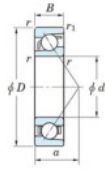

Deep groove ball bearing single row 7030-B-FY-JTEKT - 7030-B-FY-JTEKT

<https://www.123bearing.com/bearing-housing/deep-groove-bearing/single-row/7030-b-fy-jtekt>

Boundary dimensions

Single row angular bearing

Bearing No.	Boundary dimensions(mm)					Basic load ratings(kN)		Fatigue load limit(kN)		factor	Limiting speed(min-1) Grease lub.
	d	D	B	r1(mm)	r2(mm)	Cr	Cor	Cu	f0		
7030B FY	150	225	35	2.1	1.1	153	138	5.2	-	-	2300

PRODUCT FEATURES

Brand	JTEKT
N° Ean13	3616060643193
Inside diameter	150 mm
Outside diameter	225 mm
Thickness	35 mm
Limiting speed	2300 rpm
Dynamic load	153 kN
Static load	138 kN
Packaging	1

contact@123bearing.com