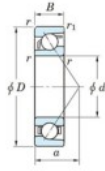

Deep groove ball bearing single row 7328-B-FY-JTEKT - 7328-B-FY-JTEKT

<https://www.123bearing.com/bearing-housing/deep-groove-bearing/single-row/7328-b-fy-jtekt>

Boundary dimensions

Single row angular bearing

Bearing No.	Boundary dimensions(mm)					Basic load ratings(kN)		Fatigue load limit(kN)		factor	Limiting speeds(min-1) Grease lub.
	d	D	B	r1(mm)	r1(mm)	Cr	C0r	Cu	fu		
7328B FY	140	300	62	4	1.5	378	344	12	-	1900	

PRODUCT FEATURES

Brand	JTEKT
N° Ean13	3616060643131
Inside diameter	140 mm
Inside diameter	5.512" inch
Outside diameter	300 mm
Outside diameter	11.811" inch
Thickness	62 mm
Thickness	2.441" inch
Limiting speed	1900 rpm
Dynamic load	378 kN
Static load	344 kN
Packaging	1