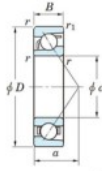

Deep groove ball bearing single row 7228-B-FY-JTEKT - 7228-B-FY-JTEKT

<https://www.123bearing.com/bearing-housing/deep-groove-bearing/single-row/7228-b-fy-jtekt>

Boundary dimensions

Single row angular bearing

Bearing No.	Boundary dimensions(mm)					Basic load ratings(kN)		Fatigue load limit(kN)		factor	Limiting speed(min-1) Grease lub.
	d	D	B	r1(mm)	r2(mm)	Cr	C0r	C0	0		
7228B FY	140	250	42	3	1.1	247	213	7.85	-	-	2200

PRODUCT FEATURES

Brand	JTEKT
N° Ean13	3616060643100
Inside diameter	140 mm
Outside diameter	250 mm
Thickness	42 mm
Limiting speed	2200 rpm
Dynamic load	247 kN
Static load	213 kN
Packaging	1

contact@123bearing.com