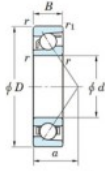

## Deep groove ball bearing single row 7028-FY-JTEKT - 7028-FY-JTEKT

<https://www.123bearing.com/bearing-housing/deep-groove-bearing/single-row/7028-fy-jtekt>

Boundary dimensions

Single row angular bearing

Bearing No.	Boundary dimensions(mm)					Basic load ratings(kN)		Fatigue load factor		Limiting speeds(min-1) Grease lub.
	d	D	B	r1(mm)	r2(mm)	Cr	Cor	Cu	f0	
7028 FY	140	210	33	2	1	150	133	5.3	-	3300

## PRODUCT FEATURES

Brand	JTEKT
N° Ean13	3616060643087
Inside diameter	140 mm
Outside diameter	210 mm
Thickness	33 mm
Limiting speed	3300 rpm
Dynamic load	150 kN
Static load	210 kN
Packaging	1

[contact@123bearing.com](mailto:contact@123bearing.com)