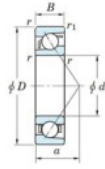

Deep groove ball bearing single row 7326-C-FY-JTEKT - 7326-C-FY-JTEKT

<https://www.123bearing.com/bearing-housing/deep-groove-bearing/single-row/7326-c-fy-jtekt>

Boundary dimensions

Bearing No.	Boundary dimensions(mm)					Basic load ratings(kN)		Fatigue load limit(kN)		factor	Limiting speeds(min-1) (Grease lub.)
	d	D	B	r/mm	r1/mm	Cr	Cor	Cr	Cor		
7326C FY	130	280	58	4	1.5	368	314	11.3	13.7		3800

PRODUCT FEATURES

Brand	JTEKT
N° Ean13	3616060643025
Inside diameter	130 mm
Outside diameter	280 mm
Thickness	58 mm
Limiting speed	3800 rpm
Dynamic load	368 kN
Static load	314 kN
Packaging	1

contact@123bearing.com