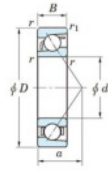

Deep groove ball bearing single row 7326-B-FY-JTEKT - 7326-B-FY-JTEKT

<https://www.123bearing.com/bearing-housing/deep-groove-bearing/single-row/7326-b-fy-jtekt>

Boundary dimensions

Single row angular bearing

Bearing No.	Boundary dimensions(mm)					Basic load ratings(kN)		Fatigue load limit(kN)		factor	Limiting speeds(min-1) Grease lub.
	d	D	B	r1(mm)	r1(mm)	Cr	C0r	C0	10		
7326B FY	130	280	58	4	1.5	312	268	9.7	-	-	2100

PRODUCT FEATURES

Brand	JTEKT
N° Ean13	3616060643018
Inside diameter	130 mm
Outside diameter	280 mm
Thickness	58 mm
Limiting speed	2100 rpm
Dynamic load	312 kN
Static load	268 kN
Packaging	1

contact@123bearing.com