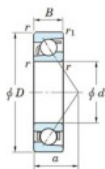

Deep groove ball bearing single row 7226-FY-JTEKT - 7226-FY-JTEKT

<https://www.123bearing.com/bearing-housing/deep-groove-bearing/single-row/7226-fy-jtekt>

Boundary dimensions

Single row angular bearing

Bearing No.	Boundary dimensions(mm)						Basic load ratings(kN)		Fatigue load limit(kN)		factor	Limiting speeds(min-1) Grease Lub.
	d	D	B	r(max)	r1(max)	r2(max)	Cr	Cor	Cu	U		
7226 FY	130	230	40	3	1.1	245	198	7.6	-	-	3200	

PRODUCT FEATURES

Brand	JTEKT
N° Ean13	3616060642998
Inside diameter	130 mm
Outside diameter	230 mm
Thickness	40 mm
Limiting speed	3200 rpm
Dynamic load	245 kN
Static load	198 kN
Packaging	1

contact@123bearing.com