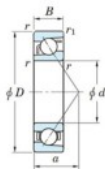

Deep groove ball bearing single row 7226-B-FY-JTEKT - 7226-B-FY-JTEKT

<https://www.123bearing.com/bearing-housing/deep-groove-bearing/single-row/7226-b-fy-jtekt>

Boundary dimensions

Single row angular bearing

Bearing No.	Boundary dimensions(mm)						Basic load ratings(kN)		Fatigue load	factor	Limiting
	d	D	B	r1(mm)	r2(mm)	r3(mm)	Cr	Cor	Ca	fD	speeds(min-1) Grease lub.
7226B FY	130	230	40	3	1.1		222	180	6.95	-	2400

PRODUCT FEATURES

Brand	JTEKT
N° Ean13	3616060642981
Inside diameter	130 mm
Outside diameter	230 mm
Thickness	40 mm
Limiting speed	2400 rpm
Dynamic load	222 kN
Static load	180 kN
Packaging	1

contact@123bearing.com