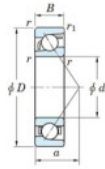

Deep groove ball bearing single row 7026-FY-JTEKT - 7026-FY-JTEKT

<https://www.123bearing.com/bearing-housing/deep-groove-bearing/single-row/7026-fy-jtekt>

Boundary dimensions

Single row angular bearing

Bearing No.	Boundary dimensions(mm)					Basic load ratings(kN)		Fatigue load		factor	Limiting speeds(min-1) Grease lub.
	d	D	B	r1(mm)	r2(mm)	Cr	Cor	Cr	Co		
7026 FY	130	200	33	2	1	147	125	5.25	-	-	3500

PRODUCT FEATURES

Brand	JTEKT
N° Ean13	3616060642967
Inside diameter	130 mm
Outside diameter	200 mm
Thickness	33 mm
Limiting speed	3500 rpm
Dynamic load	147 kN
Static load	125 kN
Packaging	1

contact@123bearing.com