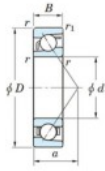

## Deep groove ball bearing single row 7324-C-FY-JTEKT - 7324-C-FY-JTEKT

<https://www.123bearing.com/bearing-housing/deep-groove-bearing/single-row/7324-c-fy-jtekt>

Boundary dimensions

Single row angular bearing

Bearing No.	Boundary dimensions(mm)						Basic load ratings(kN)		Fatigue load factor		Limiting speed(min-1) (Grease lub.)
	d	D	B	r(mm)	r1(mm)	Cr	C0r	Ca	f0		
7324C FY	120	260	55	3	1.1	331	271	10.2	13.7	4100	

## PRODUCT FEATURES

Brand	JTEKT
N° Ean13	3616060642912
Inside diameter	120 mm
Outside diameter	260 mm
Thickness	55 mm
Limiting speed	4100 rpm
Dynamic load	331 kN
Static load	271 kN
Packaging	1

[contact@123bearing.com](mailto:contact@123bearing.com)