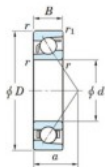

Deep groove ball bearing single row 7324-C-FY-JTEKT - 7324-C-FY-JTEKT

<https://www.123bearing.com/bearing-housing/deep-groove-bearing/single-row/7324-c-fy-jtekt>

Boundary dimensions

Single row angular bearing

Bearing No.	Boundary dimensions(mm)						Basic load ratings(kN)		Fatigue load factor		Limiting speed(min-1) (Grease lub.)
	d	D	B	r(mm)	r1(mm)	Cr	C0r	Ca	f0		
7324C FY	120	260	55	3	1.1	331	271	10.2	13.7	4100	

PRODUCT FEATURES

Brand	JTEKT
N° Ean13	3616060642912
Inside diameter	120 mm
Outside diameter	260 mm
Thickness	55 mm
Limiting speed	4100 rpm
Dynamic load	331 kN
Static load	271 kN
Packaging	1

contact@123bearing.com