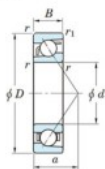

Deep groove ball bearing single row 7324-FY-JTEKT - 7324-FY-JTEKT

<https://www.123bearing.com/bearing-housing/deep-groove-bearing/single-row/7324-fy-jtekt>

Boundary dimensions

Single row angular bearing

Bearing No.	Boundary dimensions(mm)						Basic load ratings(kN)		Fatigue load limit(kN)		factor	Limiting speeds(min-1) Grease lub.
	d	D	B	r(mm)	r1(mm)	r2(mm)	Cr	CDr	Cu	RB		
7324 FY	120	260	55	3	1.1		308	252	9.45	-	3000	

PRODUCT FEATURES

Brand	JTEKT
N° Ean13	3616060642905
Inside diameter	120 mm
Outside diameter	260 mm
Thickness	55 mm
Limiting speed	3000 rpm
Dynamic load	308 kN
Static load	252 kN
Packaging	1

contact@123bearing.com