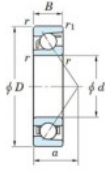

Deep groove ball bearing single row 7324-B-FY-JTEKT - 7324-B-FY-JTEKT

<https://www.123bearing.com/bearing-housing/deep-groove-bearing/single-row/7324-b-fy-jtekt>

Boundary dimensions

Single row angular bearing

Bearing No.	Boundary dimensions(mm)					Basic load ratings(kN)		Fatigue load limit(kN)		factor f1	Limiting speeds(min-1) Grease lub.
	d	D	B	r(max)	r1(max)	Cr	C0r	C0			
7324B FY	120	260	55	3	1.1	282	231	8.65	-	-	2200

PRODUCT FEATURES

Brand	JTEKT
N° Ean13	3616060642899
Inside diameter	120 mm
Outside diameter	260 mm
Thickness	55 mm
Limiting speed	2200 rpm
Dynamic load	282 kN
Static load	231 kN
Packaging	1

contact@123bearing.com