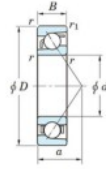

Deep groove ball bearing single row 7224-C-FY-JTEKT - 7224-C-FY-JTEKT

<https://www.123bearing.com/bearing-housing/deep-groove-bearing/single-row/7224-c-fy-jtekt>

Boundary dimensions

Single row angular bearing

Bearing No.	Boundary dimensions(mm)						Basic load ratings(kN)		Fatigue load limit(kN)	factor	Limiting speeds(min-1)
	d	D	B	r1(mm)	r2(mm)	Cr	C0r	Cu	f0	Grease lub.	
7224C FY	120	215	40	2.1	1.1	237	180	8.95	14.6	4800	

PRODUCT FEATURES

Brand	JTEKT
N° Ean13	3616060642882
Inside diameter	120 mm
Outside diameter	215 mm
Thickness	40 mm
Limiting speed	4800 rpm
Dynamic load	237 kN
Static load	180 kN
Packaging	1

contact@123bearing.com