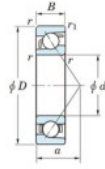

Deep groove ball bearing single row 7024-FY-JTEKT - 7024-FY-JTEKT

<https://www.123bearing.com/bearing-housing/deep-groove-bearing/single-row/7024-fy-jtekt>

Boundary dimensions

Bearing No.	Boundary dimensions (mm)					Basic load ratings (kN)		Fatigue load limit (kN)		factor	Limiting speed (min ⁻¹) (Groove ball)
	d	D	B	r (mm)	r1 (mm)	C _r	C _{0r}	C _u	n ₀		
7024 FY	120	180	28	2	1	121	103	4.5	-	3900	

PRODUCT FEATURES

Brand	JTEKT
N° Ean13	3616060642837
Inside diameter	120 mm
Outside diameter	180 mm
Thickness	28 mm
Limiting speed	3900 rpm
Dynamic load	121 kN
Static load	103 kN
Packaging	1

contact@123bearing.com