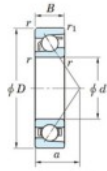

Deep groove ball bearing single row 7024-B-FY-JTEKT - 7024-B-FY-JTEKT

<https://www.123bearing.com/bearing-housing/deep-groove-bearing/single-row/7024-b-fy-jtekt>

Boundary dimensions

Single row angular bearing

Bearing No.	Boundary dimensions(mm)					Basic load ratings(kN)		Fatigue load limit(kN)		Limiting speeds(min-1) Grease lub.
	d	D	B	r(max)	r1(max)	Cr	Cor	Cu	f0	
7024B FY	120	180	28	2	1	108	93	3.95	-	2900

PRODUCT FEATURES

Brand	JTEKT
N° Ean13	3616060642820
Inside diameter	120 mm
Outside diameter	180 mm
Thickness	28 mm
Limiting speed	2900 rpm
Dynamic load	108 kN
Static load	93 kN
Packaging	1

contact@123bearing.com