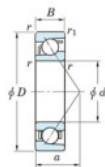

Deep groove ball bearing single row 7222-B-FY-JTEKT - 7222-B-FY-JTEKT

<https://www.123bearing.com/bearing-housing/deep-groove-bearing/single-row/7222-b-fy-jtekt>

Boundary dimensions

Single row angular bearing

| Bearing No. | Boundary dimensions(mm) | | | | | Basic load ratings(kN) | | Fatigue load limit(kN) | | factor | Limiting speeds(min-1) Grease lub. |
|-------------|-------------------------|-----|----|--------|--------|------------------------|-----|------------------------|----|--------|---------------------------------------|
| | d | D | B | r1(mm) | r2(mm) | Cr | Cor | Cu | is | | |
| 7222B FY | 110 | 200 | 38 | 2.1 | 1.1 | 183 | 135 | 6.35 | - | - | 2800 |

PRODUCT FEATURES

| | |
|------------------|---------------|
| Brand | JTEKT |
| N° Ean13 | 3616060642721 |
| Inside diameter | 110 mm |
| Outside diameter | 200 mm |
| Thickness | 38 mm |
| Limiting speed | 2800 rpm |
| Dynamic load | 183 kN |
| Static load | 135 kN |
| Packaging | 1 |