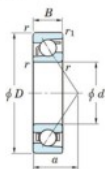

Deep groove ball bearing single row 7321-FY-JTEKT - 7321-FY-JTEKT

<https://www.123bearing.com/bearing-housing/deep-groove-bearing/single-row/7321-fy-jtekt>

Boundary dimensions

Single row angular bearing

Bearing No.	Boundary dimensions(mm)						Basic load ratings(kN)		Fatigue load limit(kN)		factor f1	Limiting speeds(min-1) (Grease lub.)
	d	D	B	r1(max)	r2(max)	r	Cr	C0r	C0			
7321 FY	105	225	49	3	1.1		260	193	7.75	-	3500	

PRODUCT FEATURES

Brand	JTEKT
N° Ean13	3616060642639
Inside diameter	105 mm
Outside diameter	225 mm
Thickness	49 mm
Limiting speed	3500 rpm
Dynamic load	260 kN
Static load	193 kN
Packaging	1

contact@123bearing.com