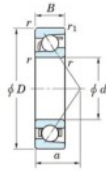

Deep groove ball bearing single row 7221-FY-JTEKT - 7221-FY-JTEKT

<https://www.123bearing.com/bearing-housing/deep-groove-bearing/single-row/7221-fy-jtekt>

Boundary dimensions

Single row angular bearing

Bearing No.	Boundary dimensions(mm)					Basic load ratings(kN)		Fatigue load limit(kN)		factor	Limiting speeds(min-1) Grease lub.
	d	D	B	r1(min)	r1(max)	Cr	C0r	Cu	0		
7221 FY	105	190	36	2.1	1.1	187	132	6.7	-	-	3900

PRODUCT FEATURES

Brand	JTEKT
N° Ean13	3616060642592
Inside diameter	105 mm
Inside diameter	4.134" inch
Outside diameter	190 mm
Outside diameter	7.48" inch
Thickness	36 mm
Thickness	1.417" inch
Limiting speed	3900 rpm
Dynamic load	187 kN
Static load	132 kN
Packaging	1