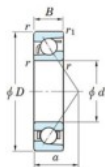

Deep groove ball bearing single row 7221-B-FY-JTEKT - 7221-B-FY-JTEKT

<https://www.123bearing.com/bearing-housing/deep-groove-bearing/single-row/7221-b-fy-jtekt>

Boundary dimensions

Single row angular bearing

Bearing No.	Boundary dimensions(mm)					Basic load ratings(kN)		Fatigue load limit(kN)		factor	Limiting speeds(min-1) Grease lub.
	d	D	B	r/mm	r1/mm	Cr	C0r	Cu	Ro		
7221B FY	105	190	36	2.1	1.1	169	121	5.8	-	-	2900

PRODUCT FEATURES

Brand	JTEKT
N° Ean13	3616060642585
Inside diameter	105 mm
Outside diameter	190 mm
Thickness	36 mm
Limiting speed	2900 rpm
Dynamic load	169 kN
Static load	121 kN
Packaging	1

contact@123bearing.com