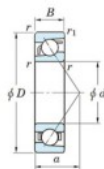

Deep groove ball bearing single row 7021-B-FY-JTEKT - 7021-B-FY-JTEKT

<https://www.123bearing.com/bearing-housing/deep-groove-bearing/single-row/7021-b-fy-jtekt>

Boundary dimensions

Single row angular bearing

Bearing No.	Boundary dimensions(mm)					Basic load ratings(kN)		Fatigue load limit(kN)		factor	Limiting speeds(min-1) (Grease lub.)
	d	D	B	r1(mm)	r2(mm)	C _r	C _{0r}	C _u	f ₀		
7021B FY	105	160	26	2	1	89.2	73.8	3.3	-	-	3300

PRODUCT FEATURES

Brand	JTEKT
N° Ean13	3616060642554
Inside diameter	105 mm
Outside diameter	160 mm
Thickness	26 mm
Limiting speed	3300 rpm
Dynamic load	89.2 kN
Static load	73.8 kN
Packaging	1

contact@123bearing.com