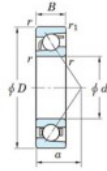

Deep groove ball bearing single row 7921-C-FY-JTEKT - 7921-C-FY-JTEKT

<https://www.123bearing.com/bearing-housing/deep-groove-bearing/single-row/7921-c-fy-jtekt>

Boundary dimensions

Single row angular bearing

Bearing No.	Boundary dimensions(mm)						Basic load ratings(kN)		Fatigue load factor		Limiting
	d	D	B	r (mm)	r1 (mm)	Cr	Cor	Cu	fD	speeds(min-1) Grease lub.	
7921C FY	105	145	20	1.1	0.6	70.8	61.5	2.9	16.4	6700	

PRODUCT FEATURES

Brand	JTEKT
N° Ean13	3616060642530
Inside diameter	105 mm
Inside diameter	4.134" inch
Outside diameter	145 mm
Outside diameter	5.709" inch
Thickness	20 mm
Thickness	0.787" inch
Limiting speed	6700 rpm
Dynamic load	70.8 kN
Static load	61.5 kN
Packaging	1