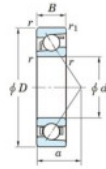

Deep groove ball bearing single row 7320-FY-JTEKT - 7320-FY-JTEKT

<https://www.123bearing.com/bearing-housing/deep-groove-bearing/single-row/7320-fy-jtekt>

Boundary dimensions

Single row angular bearing

Bearing No.	Boundary dimensions(mm)					Basic load ratings(kN)		Fatigue load limit(kN)		factor	Limiting speeds(min-1) Grease lub.
	d	D	B	r (mm)	r1 (mm)	Cr	Cor	Cu	fu		
7320 FY	100	215	47	3	1.1	229	161	6.6	-	-	3600

PRODUCT FEATURES

Brand	JTEKT
N° Ean13	3616060642509
Inside diameter	100 mm
Outside diameter	215 mm
Thickness	47 mm
Limiting speed	3600 rpm
Dynamic load	229 kN
Static load	161 kN
Packaging	1

contact@123bearing.com