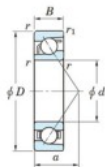

Deep groove ball bearing single row 7320-B-FY-JTEKT - 7320-B-FY-JTEKT

<https://www.123bearing.com/bearing-housing/deep-groove-bearing/single-row/7320-b-fy-jtekt>

Boundary dimensions

Single row angular bearing

| Bearing No. | Boundary dimension (mm) | | | | | Basic load ratings (kN) | | Fatigue load limit (kN) | | factor | Limiting speeds (min-1) Grease lub. |
|-------------|-------------------------|-----|----|--------|--------|-------------------------|-----|-------------------------|----|--------|--|
| | d | D | B | r1(mm) | r2(mm) | Cr | CDr | Cu | 10 | | |
| 7320B FY | 100 | 215 | 47 | 3 | 1.1 | 210 | 148 | 6.1 | - | - | 2700 |

PRODUCT FEATURES

| | |
|------------------|---------------|
| Brand | JTEKT |
| N° Ean13 | 3616060642493 |
| Inside diameter | 100 mm |
| Outside diameter | 215 mm |
| Thickness | 47 mm |
| Limiting speed | 2700 rpm |
| Dynamic load | 210 kN |
| Static load | 148 kN |
| Packaging | 1 |