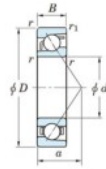

Deep groove ball bearing single row 7020-C-FY-JTEKT - 7020-C-FY-JTEKT

<https://www.123bearing.com/bearing-housing/deep-groove-bearing/single-row/7020-c-fy-jtekt>

Boundary dimensions

Single row angular bearing

Bearing No.	Boundary dimensions (mm)					Basic load ratings (kN)		Fatigue load limit (kN)		Limiting	
	d	D	B	r1 (mm)	r2 (mm)	C _r	C _{0r}	C ₀	f ₀	speed (min-1)	Grease lub.
7020C FY	100	150	24	1.5	1	94.2	77.2	3.8	16	6500	

PRODUCT FEATURES

Brand	JTEKT
N° Ean13	3616060642455
Inside diameter	100 mm
Outside diameter	150 mm
Thickness	24 mm
Limiting speed	6500 rpm
Dynamic load	94.2 kN
Static load	77.2 kN
Packaging	1

contact@123bearing.com