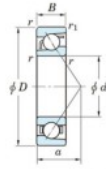

## Deep groove ball bearing single row 7020-B-FY-JTEKT - 7020-B-FY-JTEKT

<https://www.123bearing.com/bearing-housing/deep-groove-bearing/single-row/7020-b-fy-jtekt>

Boundary dimensions

Single row angular bearing

Bearing No.	Boundary dimensions(mm)					Basic load ratings(kN)		Fatigue load limit(kN)		factor	Limiting speeds(min-1) Grease lub.
	d	D	B	r1(mm)	r2(mm)	Cr	Cor	Co	Co		
7020B FY	100	150	24	1.5	1	76.5	63.6	2.95	-	-	3500

## PRODUCT FEATURES

Brand	JTEKT
N° Ean13	3616060642431
Inside diameter	100 mm
Outside diameter	150 mm
Thickness	24 mm
Limiting speed	3500 rpm
Dynamic load	76.5 kN
Static load	63.6 kN
Packaging	1

[contact@123bearing.com](mailto:contact@123bearing.com)