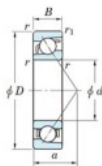

## Deep groove ball bearing single row 7418-FY-JTEKT - 7418-FY-JTEKT

<https://www.123bearing.com/bearing-housing/deep-groove-bearing/single-row/7418-fy-jtekt>

Boundary dimensions

Single row angular bearing

Bearing No.	Boundary dimensions(mm)					Basic load ratings(kN)		Fatigue load limit(kN)		factor	Limiting speed(min-1) Grease lub.
	d	D	B	r1(mm)	r2(mm)	Cr	CDr	Cu	fu		
7418 FY	90	225	54	4	1.5	270	196	8.1	-		2800

### PRODUCT FEATURES

Brand	JTEKT
N° Ean13	3616060642271
Inside diameter	90 mm
Inside diameter	3.543" inch
Outside diameter	225 mm
Outside diameter	8.858" inch
Thickness	54 mm
Thickness	2.126" inch
Limiting speed	2800 rpm
Dynamic load	270 kN
Static load	196 kN
Packaging	1