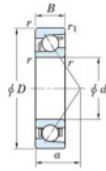

Deep groove ball bearing single row 7218-C-FY-JTEKT - 7218-C-FY-JTEKT

<https://www.123bearing.com/bearing-housing/deep-groove-bearing/single-row/7218-c-fy-jtekt>

Boundary dimensions

Single row angular bearing

Bearing No.	Boundary dimensions(mm)					Basic load ratings(kN)		Fatigue load limit(kN)		factor	Limiting speeds(min-1) Grease lub.
	d	D	B	r (min)	r1 (min)	Cr	C0r	Cu	FB		
7218C FY	90	160	30	2	1	153	105	6	14.6	6500	

PRODUCT FEATURES

Brand	JTEKT
N° Ean13	3616060642226
Inside diameter	90 mm
Outside diameter	160 mm
Thickness	30 mm
Limiting speed	6500 rpm
Dynamic load	153 kN
Static load	105 kN
Packaging	1

contact@123bearing.com