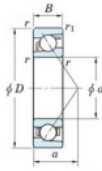

## Deep groove ball bearing single row 7218-B-FY-JTEKT - 7218-B-FY-JTEKT

<https://www.123bearing.com/bearing-housing/deep-groove-bearing/single-row/7218-b-fy-jtekt>

Boundary dimensions

Single row angular bearing

Bearing No.	Boundary dimensions(mm)						Basic load ratings(kN)		Fatigue load limit(kN)		factor	Limiting speeds(min-1) Grease lub.
	d	D	B	r(mm)	r1(mm)	Cr	Cor	Cu	fu			
7218B FY	90	160	30	2	1	128	88	4.6	-	-	3500	

## PRODUCT FEATURES

Brand	JTEKT
N° Ean13	3616060642202
Inside diameter	90 mm
Outside diameter	160 mm
Thickness	30 mm
Limiting speed	3500 rpm
Dynamic load	128 kN
Static load	88 kN
Packaging	1

[contact@123bearing.com](mailto:contact@123bearing.com)