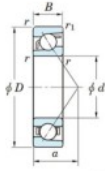

Deep groove ball bearing single row 7018-B-FY-JTEKT - 7018-B-FY-JTEKT

<https://www.123bearing.com/bearing-housing/deep-groove-bearing/single-row/7018-b-fy-jtekt>

Boundary dimensions

Single row angular bearing

Bearing No.	Boundary dimensions(mm)					Basic load ratings(kN)		Fatigue load limit(kN)		factor	Limiting speeds(min-1) Grease lub.
	d	D	B	r1(mm)	r1(min)	Cr	Cor	Cu	10		
7018B FY	90	140	24	1.5	1	73	57.1	2.8	-	-	3900

PRODUCT FEATURES

Brand	JTEKT
N° Ean13	3616060642172
Inside diameter	90 mm
Inside diameter	3.543" inch
Outside diameter	140 mm
Outside diameter	5.512" inch
Thickness	24 mm
Thickness	0.945" inch
Limiting speed	3900 rpm
Dynamic load	73 kN
Static load	57.1 kN
Packaging	1