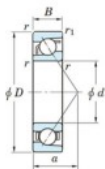

Deep groove ball bearing single row 7317-B-FY-JTEKT - 7317-B-FY-JTEKT

<https://www.123bearing.com/bearing-housing/deep-groove-bearing/single-row/7317-b-fy-jtekt>

Boundary dimensions

Single row angular bearing

Bearing No.	Boundary dimensions(mm)						Basic load ratings(kN)		Fatigue load limit(kN)	factor	Limiting speeds(min-1)
	d	D	B	r1(mm)	r2(mm)	r	Cr	CDr	Cu	fD	Grease Lub.
7317B FY	85	180	41	3	1.1		172	112	6.3	-	3300

PRODUCT FEATURES

Brand	JTEKT
N° Ean13	3616060642097
Inside diameter	85 mm
Outside diameter	180 mm
Thickness	41 mm
Limiting speed	3300 rpm
Dynamic load	172 kN
Static load	112 kN
Packaging	1

contact@123bearing.com