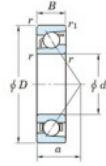

Deep groove ball bearing single row 7217-C-FY-JTEKT - 7217-C-FY-JTEKT

<https://www.123bearing.com/bearing-housing/deep-groove-bearing/single-row/7217-c-fy-jtekt>

Boundary dimensions

Single row angular bearing

Bearing No.	Boundary dimensions(mm)					Basic load ratings(kN)		Fatigue load limit(kN)		factor	Limiting speeds(min-1) Grease/Oil
	d	D	B	r1	r	C _r	C _{0r}	C ₀	C		
7217C FY	85	150	28	2	1	134	90.6	5.35	14.7		7000

PRODUCT FEATURES

Brand	JTEKT
N° Ean13	3616060642080
Inside diameter	85 mm
Inside diameter	3.346" inch
Outside diameter	150 mm
Outside diameter	5.906" inch
Thickness	28 mm
Thickness	1.102" inch
Limiting speed	7000 rpm
Dynamic load	134 kN
Static load	90.6 kN
Packaging	1