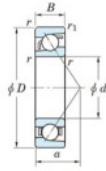

## Deep groove ball bearing single row 7217-FY-JTEKT - 7217-FY-JTEKT

<https://www.123bearing.com/bearing-housing/deep-groove-bearing/single-row/7217-fy-jtekt>

Boundary dimensions

Single row angular bearing

Bearing No.	Boundary dimensions(mm)						Basic load ratings(kN)		Fatigue load factor		Limiting speeds(min-1)
	d	D	B	r1(min)	r1(max)	r2	Cr	Cr*	Cu	f0	Grease lub.
7217 FY	85	150	28	2	1		123	83.6	4.7	-	5000

## PRODUCT FEATURES

Brand	JTEKT
N° Ean13	3616060642073
Inside diameter	85 mm
Outside diameter	150 mm
Thickness	28 mm
Limiting speed	5000 rpm
Dynamic load	123 kN
Static load	83.6 kN
Packaging	1

[contact@123bearing.com](mailto:contact@123bearing.com)