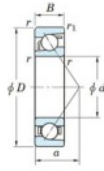

Deep groove ball bearing single row 7316-B-FY-JTEKT - 7316-B-FY-JTEKT

<https://www.123bearing.com/bearing-housing/deep-groove-bearing/single-row/7316-b-fy-jtekt>

Boundary dimensions

Single row angular bearing

Bearing No.	Boundary dimensions(mm)					Basic load ratings(kN)		Fatigue load limit(kN)		factor	Limiting speed(min-1) (Grease lub.)
	d	D	B	r(max)	r(min)	Cr	Cor	Cu	10		
7316B FY	80	170	39	2.1	1.1	159	100	5.8	-		3500

PRODUCT FEATURES

Brand	JTEKT
N° Ean13	3616060641946
Inside diameter	80 mm
Inside diameter	3.15" inch
Outside diameter	170 mm
Outside diameter	6.693" inch
Thickness	39 mm
Thickness	1.535" inch
Limiting speed	3500 rpm
Dynamic load	159 kN
Static load	100 kN
Packaging	1