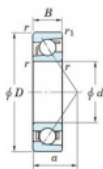

Deep groove ball bearing single row 7316-B-FY-JTEKT - 7316-B-FY-JTEKT

<https://www.123bearing.com/bearing-housing/deep-groove-bearing/single-row/7316-b-fy-jtekt>

Boundary dimensions

Single row angular bearing

Bearing No.	Boundary dimensions(mm)					Basic load ratings(kN)		Fatigue load limit(kN)		factor	Limiting speed(min-1) (Grease lub.)
	d	D	B	r(max)	r(min)	Cr	Cor	Cu	10		
7316B FY	80	170	39	2.1	1.1	159	100	5.8	-	-	3500

PRODUCT FEATURES

Brand	JTEKT
N° Ean13	3616060641946
Inside diameter	80 mm
Inside diameter	3.15" inch
Outside diameter	170 mm
Outside diameter	6.693" inch
Thickness	39 mm
Thickness	1.535" inch
Limiting speed	3500 rpm
Dynamic load	159 kN
Static load	100 kN
Packaging	1