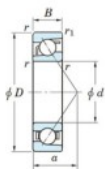

Deep groove ball bearing single row 7316-B-FY-JTEKT - 7316-B-FY-JTEKT

<https://www.123bearing.com/bearing-housing/deep-groove-bearing/single-row/7316-b-fy-jtekt>

Boundary dimensions

Single row angular bearing

Bearing No.	Boundary dimensions(mm)					Basic load ratings(kN)		Fatigue load limit(kN)		factor	Limiting speed(min-1) (Grease lub.)
	d	D	B	r(max)	r(min)	Cr	Cor	Cu			
7316B FY	80	170	39	2.1	1.1	159	100	5.8	-		3500

PRODUCT FEATURES

Brand	JTEKT
N° Ean13	3616060641946
Inside diameter	80 mm
Inside diameter	3.15" inch
Outside diameter	170 mm
Outside diameter	6.693" inch
Thickness	39 mm
Thickness	1.535" inch
Limiting speed	3500 rpm
Dynamic load	159 kN
Static load	100 kN
Packaging	1