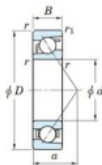

## Deep groove ball bearing single row 7316-B-FY-JTEKT - 7316-B-FY-JTEKT

<https://www.123bearing.com/bearing-housing/deep-groove-bearing/single-row/7316-b-fy-jtekt>

Boundary dimensions

Single row angular bearing

Bearing No.	Boundary dimensions(mm)					Basic load ratings(kN)		Fatigue load limit(kN)		factor	Limiting speed(min-1) Grease lub.
	d	D	B	r(mm)	r1(mm)	Cr	Cor	Cu	10		
7316B FY	80	170	39	2.1	1.1	159	100	5.8	-		3500

## PRODUCT FEATURES

Brand	JTEKT
N° Ean13	3616060641946
Inside diameter	80 mm
Inside diameter	3.15" inch
Outside diameter	170 mm
Outside diameter	6.693" inch
Thickness	39 mm
Thickness	1.535" inch
Limiting speed	3500 rpm
Dynamic load	159 kN
Static load	100 kN
Packaging	1