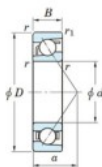

Deep groove ball bearing single row 7316-B-FY-JTEKT - 7316-B-FY-JTEKT

<https://www.123bearing.com/bearing-housing/deep-groove-bearing/single-row/7316-b-fy-jtekt>

Boundary dimensions

Single row angular bearing

Bearing No.	Boundary dimensions(mm)					Basic load ratings(kN)		Fatigue load limit(kN)		factor	Limiting speed(min-1) (Grease lub.)
	d	D	B	r(max)	r(min)	Cr	Cor	Cu	10		
7316B FY	80	170	39	2.1	1.1	159	100	5.8	-		3500

PRODUCT FEATURES

Brand	JTEKT
N° Ean13	3616060641946
Inside diameter	80 mm
Inside diameter	3.15" inch
Outside diameter	170 mm
Outside diameter	6.693" inch
Thickness	39 mm
Thickness	1.535" inch
Limiting speed	3500 rpm
Dynamic load	159 kN
Static load	100 kN
Packaging	1