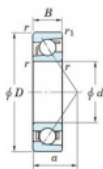

## Deep groove ball bearing single row 7316-B-FY-JTEKT - 7316-B-FY-JTEKT

<https://www.123bearing.com/bearing-housing/deep-groove-bearing/single-row/7316-b-fy-jtekt>

Boundary dimensions

Single row angular bearing

Bearing No.	Boundary dimensions(mm)					Basic load ratings(kN)		Fatigue load limit(kN)		factor	Limiting speed(min-1) (Grease lub.)
	d	D	B	r(max)	r(min)	Cr	Cor	Cu	fu		
7316B FY	80	170	39	2.1	1.1	159	100	5.8	-	-	3500

## PRODUCT FEATURES

Brand	JTEKT
N° Ean13	3616060641946
Inside diameter	80 mm
Inside diameter	3.15" inch
Outside diameter	170 mm
Outside diameter	6.693" inch
Thickness	39 mm
Thickness	1.535" inch
Limiting speed	3500 rpm
Dynamic load	159 kN
Static load	100 kN
Packaging	1