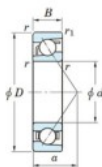

Deep groove ball bearing single row 7316-B-FY-JTEKT - 7316-B-FY-JTEKT

<https://www.123bearing.com/bearing-housing/deep-groove-bearing/single-row/7316-b-fy-jtekt>

Boundary dimensions

Single row angular bearing

Bearing No.	Boundary dimensions(mm)					Basic load ratings(kN)		Fatigue load limit(kN)		factor	Limiting speed(min-1) (Grease lub.)
	d	D	B	r(max)	r(min)	Cr	Cor	Cu	fu		
7316B FY	80	170	39	2.1	1.1	159	100	5.8	-	-	3500

PRODUCT FEATURES

Brand	JTEKT
N° Ean13	3616060641946
Inside diameter	80 mm
Inside diameter	3.15" inch
Outside diameter	170 mm
Outside diameter	6.693" inch
Thickness	39 mm
Thickness	1.535" inch
Limiting speed	3500 rpm
Dynamic load	159 kN
Static load	100 kN
Packaging	1