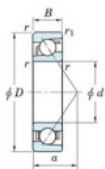

Deep groove ball bearing single row 7316-B-FY-JTEKT - 7316-B-FY-JTEKT

<https://www.123bearing.com/bearing-housing/deep-groove-bearing/single-row/7316-b-fy-jtekt>

Boundary dimensions

Single row angular bearing

Bearing No.	Boundary dimensions(mm)					Basic load ratings(kN)		Fatigue load limit(kN)		factor	Limiting speed(min-1) (Grease lub.)
	d	D	B	r(max)	r(min)	Cr	Cor	Cu	10		
7316B FY	80	170	39	2.1	1.1	159	100	5.8	-		3500

PRODUCT FEATURES

Brand	JTEKT
N° Ean13	3616060641946
Inside diameter	80 mm
Inside diameter	3.15" inch
Outside diameter	170 mm
Outside diameter	6.693" inch
Thickness	39 mm
Thickness	1.535" inch
Limiting speed	3500 rpm
Dynamic load	159 kN
Static load	100 kN
Packaging	1