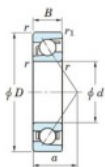

Deep groove ball bearing single row 7316-B-FY-JTEKT - 7316-B-FY-JTEKT

<https://www.123bearing.com/bearing-housing/deep-groove-bearing/single-row/7316-b-fy-jtekt>

Boundary dimensions

Single row angular bearing

Bearing No.	Boundary dimensions(mm)					Basic load ratings(kN)		Fatigue load limit(kN)		factor	Limiting speed(min-1) (Grease lub.)
	d	D	B	r(max)	r(min)	Cr	Cor	Cu	10		
7316B FY	80	170	39	2.1	1.1	159	100	5.8	-	-	3500

PRODUCT FEATURES

Brand	JTEKT
N° Ean13	3616060641946
Inside diameter	80 mm
Inside diameter	3.15" inch
Outside diameter	170 mm
Outside diameter	6.693" inch
Thickness	39 mm
Thickness	1.535" inch
Limiting speed	3500 rpm
Dynamic load	159 kN
Static load	100 kN
Packaging	1