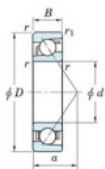

Deep groove ball bearing single row 7316-B-FY-JTEKT - 7316-B-FY-JTEKT

<https://www.123bearing.com/bearing-housing/deep-groove-bearing/single-row/7316-b-fy-jtekt>

Boundary dimensions

Single row angular bearing

Bearing No.	Boundary dimensions(mm)					Basic load ratings(kN)		Fatigue load limit(kN)		factor	Limiting speed(min-1) (Grease lub.)
	d	D	B	r(mm)	r1(mm)	Cr	Cor	Cu	10		
7316B FY	80	170	39	2.1	1.1	159	100	5.8	-		3500

PRODUCT FEATURES

Brand	JTEKT
N° Ean13	3616060641946
Inside diameter	80 mm
Inside diameter	3.15" inch
Outside diameter	170 mm
Outside diameter	6.693" inch
Thickness	39 mm
Thickness	1.535" inch
Limiting speed	3500 rpm
Dynamic load	159 kN
Static load	100 kN
Packaging	1