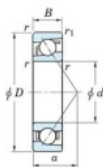

Deep groove ball bearing single row 7316-B-FY-JTEKT - 7316-B-FY-JTEKT

<https://www.123bearing.com/bearing-housing/deep-groove-bearing/single-row/7316-b-fy-jtekt>

Boundary dimensions

Single row angular bearing

Bearing No.	Boundary dimensions(mm)					Basic load ratings(kN)		Fatigue load limit(kN)		factor	Limiting speed(min-1) (Grease lub.)
	d	D	B	r(max)	r(min)	Cr	Cor	Cu	10		
7316B FY	80	170	39	2.1	1.1	159	100	5.8	-	-	3500

PRODUCT FEATURES

Brand	JTEKT
N° Ean13	3616060641946
Inside diameter	80 mm
Inside diameter	3.15" inch
Outside diameter	170 mm
Outside diameter	6.693" inch
Thickness	39 mm
Thickness	1.535" inch
Limiting speed	3500 rpm
Dynamic load	159 kN
Static load	100 kN
Packaging	1