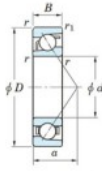

## Deep groove ball bearing single row 7316-B-FY-JTEKT - 7316-B-FY-JTEKT

<https://www.123bearing.com/bearing-housing/deep-groove-bearing/single-row/7316-b-fy-jtekt>

Boundary dimensions

Single row angular bearing

Bearing No.	Boundary dimensions(mm)					Basic load ratings(kN)		Fatigue load limit(kN)		factor	Limiting speed(min-1) (Grease lub.)
	d	D	B	r(max)	r(min)	Cr	Cor	Cu	fu		
7316B FY	80	170	39	2.1	1.1	159	100	5.8	-		3500

## PRODUCT FEATURES

Brand	JTEKT
N° Ean13	3616060641946
Inside diameter	80 mm
Inside diameter	3.15" inch
Outside diameter	170 mm
Outside diameter	6.693" inch
Thickness	39 mm
Thickness	1.535" inch
Limiting speed	3500 rpm
Dynamic load	159 kN
Static load	100 kN
Packaging	1