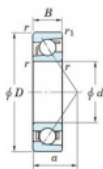

Deep groove ball bearing single row 7316-B-FY-JTEKT - 7316-B-FY-JTEKT

<https://www.123bearing.com/bearing-housing/deep-groove-bearing/single-row/7316-b-fy-jtekt>

Boundary dimensions

Single row angular bearing

Bearing No.	Boundary dimensions(mm)					Basic load ratings(kN)		Fatigue load limit(kN)		factor	Limiting speed(min-1) (Grease lub.)
	d	D	B	r(max)	r(min)	Cr	Cor	Cu	fu		
7316B FY	80	170	39	2.1	1.1	159	100	5.8	-	-	3500

PRODUCT FEATURES

Brand	JTEKT
N° Ean13	3616060641946
Inside diameter	80 mm
Inside diameter	3.15" inch
Outside diameter	170 mm
Outside diameter	6.693" inch
Thickness	39 mm
Thickness	1.535" inch
Limiting speed	3500 rpm
Dynamic load	159 kN
Static load	100 kN
Packaging	1