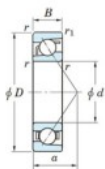

Deep groove ball bearing single row 7316-B-FY-JTEKT - 7316-B-FY-JTEKT

<https://www.123bearing.com/bearing-housing/deep-groove-bearing/single-row/7316-b-fy-jtekt>

Boundary dimensions

Single row angular bearing

Bearing No.	Boundary dimensions(mm)					Basic load ratings(kN)		Fatigue load limit(kN)		factor	Limiting speed(min-1) Grease lub.
	d	D	B	r(max)	r(min)	Cr	Cor	Cu	10		
7316B FY	80	170	39	2.1	1.1	159	100	5.8	-	-	3500

PRODUCT FEATURES

Brand	JTEKT
N° Ean13	3616060641946
Inside diameter	80 mm
Inside diameter	3.15" inch
Outside diameter	170 mm
Outside diameter	6.693" inch
Thickness	39 mm
Thickness	1.535" inch
Limiting speed	3500 rpm
Dynamic load	159 kN
Static load	100 kN
Packaging	1