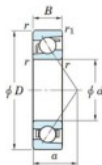

Deep groove ball bearing single row 7316-B-FY-JTEKT - 7316-B-FY-JTEKT

<https://www.123bearing.com/bearing-housing/deep-groove-bearing/single-row/7316-b-fy-jtekt>

Boundary dimensions

Single row angular bearing

Bearing No.	Boundary dimensions(mm)					Basic load ratings(kN)		Fatigue load limit(kN)		factor	Limiting speed(min-1) (Grease lub.)
	d	D	B	r(max)	r(min)	Cr	Cor	Cu	10		
7316B FY	80	170	39	2.1	1.1	159	100	5.8	-		3500

PRODUCT FEATURES

Brand	JTEKT
N° Ean13	3616060641946
Inside diameter	80 mm
Inside diameter	3.15" inch
Outside diameter	170 mm
Outside diameter	6.693" inch
Thickness	39 mm
Thickness	1.535" inch
Limiting speed	3500 rpm
Dynamic load	159 kN
Static load	100 kN
Packaging	1