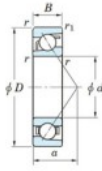

## Deep groove ball bearing single row 7316-B-FY-JTEKT - 7316-B-FY-JTEKT

<https://www.123bearing.com/bearing-housing/deep-groove-bearing/single-row/7316-b-fy-jtekt>

Boundary dimensions

Single row angular bearing

Bearing No.	Boundary dimensions(mm)					Basic load ratings(kN)		Fatigue load limit(kN)		factor	Limiting speed(min-1) Grease lub.
	d	D	B	r(max)	r(min)	Cr	Cor	Cu	10		
7316B FY	80	170	39	2.1	1.1	159	100	5.8	-	-	3500

## PRODUCT FEATURES

Brand	JTEKT
N° Ean13	3616060641946
Inside diameter	80 mm
Inside diameter	3.15" inch
Outside diameter	170 mm
Outside diameter	6.693" inch
Thickness	39 mm
Thickness	1.535" inch
Limiting speed	3500 rpm
Dynamic load	159 kN
Static load	100 kN
Packaging	1