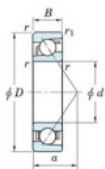

Deep groove ball bearing single row 7316-B-FY-JTEKT - 7316-B-FY-JTEKT

<https://www.123bearing.com/bearing-housing/deep-groove-bearing/single-row/7316-b-fy-jtekt>

Boundary dimensions

Single row angular bearing

Bearing No.	Boundary dimensions(mm)					Basic load ratings(kN)		Fatigue load limit(kN)		factor	Limiting speed(min-1) (Grease lub.)
	d	D	B	r(max)	r(min)	Cr	Cor	Cu	fu		
7316B FY	80	170	39	2.1	1.1	159	100	5.8	-	-	3500

PRODUCT FEATURES

Brand	JTEKT
N° Ean13	3616060641946
Inside diameter	80 mm
Inside diameter	3.15" inch
Outside diameter	170 mm
Outside diameter	6.693" inch
Thickness	39 mm
Thickness	1.535" inch
Limiting speed	3500 rpm
Dynamic load	159 kN
Static load	100 kN
Packaging	1