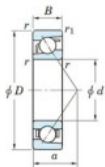

## Deep groove ball bearing single row 7316-B-FY-JTEKT - 7316-B-FY-JTEKT

<https://www.123bearing.com/bearing-housing/deep-groove-bearing/single-row/7316-b-fy-jtekt>

Boundary dimensions

Single row angular bearing

Bearing No.	Boundary dimensions(mm)					Basic load ratings(kN)		Fatigue load limit(kN)		factor	Limiting speed(min-1) Grease lub.
	d	D	B	r(max)	r(min)	Cr	Cor	Cu	10		
7316B FY	80	170	39	2.1	1.1	159	100	5.8	-		3500

## PRODUCT FEATURES

Brand	JTEKT
N° Ean13	3616060641946
Inside diameter	80 mm
Inside diameter	3.15" inch
Outside diameter	170 mm
Outside diameter	6.693" inch
Thickness	39 mm
Thickness	1.535" inch
Limiting speed	3500 rpm
Dynamic load	159 kN
Static load	100 kN
Packaging	1