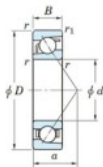

Deep groove ball bearing single row 7316-B-FY-JTEKT - 7316-B-FY-JTEKT

<https://www.123bearing.com/bearing-housing/deep-groove-bearing/single-row/7316-b-fy-jtekt>

Boundary dimensions

Single row angular bearing

Bearing No.	Boundary dimensions(mm)					Basic load ratings(kN)		Fatigue load limit(kN)		factor	Limiting speed(min-1) (Grease lub.)
	d	D	B	r(max)	r(min)	Cr	Cor	Cu	10		
7316B FY	80	170	39	2.1	1.1	159	100	5.8	-	-	3500

PRODUCT FEATURES

Brand	JTEKT
N° Ean13	3616060641946
Inside diameter	80 mm
Inside diameter	3.15" inch
Outside diameter	170 mm
Outside diameter	6.693" inch
Thickness	39 mm
Thickness	1.535" inch
Limiting speed	3500 rpm
Dynamic load	159 kN
Static load	100 kN
Packaging	1