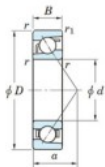

Deep groove ball bearing single row 7316-B-FY-JTEKT - 7316-B-FY-JTEKT

<https://www.123bearing.com/bearing-housing/deep-groove-bearing/single-row/7316-b-fy-jtekt>

Boundary dimensions

Single row angular bearing

Bearing No.	Boundary dimensions(mm)					Basic load ratings(kN)		Fatigue load limit(kN)		factor	Limiting speed(min-1) (Grease lub.)
	d	D	B	r(max)	r(min)	Cr	Cor	Cu	10		
7316B FY	80	170	39	2.1	1.1	159	100	5.8	-		3500

PRODUCT FEATURES

Brand	JTEKT
N° Ean13	3616060641946
Inside diameter	80 mm
Inside diameter	3.15" inch
Outside diameter	170 mm
Outside diameter	6.693" inch
Thickness	39 mm
Thickness	1.535" inch
Limiting speed	3500 rpm
Dynamic load	159 kN
Static load	100 kN
Packaging	1