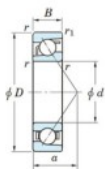

## Deep groove ball bearing single row 7316-B-FY-JTEKT - 7316-B-FY-JTEKT

<https://www.123bearing.com/bearing-housing/deep-groove-bearing/single-row/7316-b-fy-jtekt>

Boundary dimensions

Single row angular bearing

Bearing No.	Boundary dimensions(mm)					Basic load ratings(kN)		Fatigue load limit(kN)		factor	Limiting speed(min-1) (Grease lub.)
	d	D	B	r(max)	r(min)	Cr	Cor	Cu	10		
7316B FY	80	170	39	2.1	1.1	159	100	5.8	-	-	3500

## PRODUCT FEATURES

Brand	JTEKT
N° Ean13	3616060641946
Inside diameter	80 mm
Inside diameter	3.15" inch
Outside diameter	170 mm
Outside diameter	6.693" inch
Thickness	39 mm
Thickness	1.535" inch
Limiting speed	3500 rpm
Dynamic load	159 kN
Static load	100 kN
Packaging	1