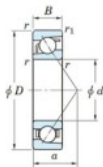

Deep groove ball bearing single row 7316-B-FY-JTEKT - 7316-B-FY-JTEKT

<https://www.123bearing.com/bearing-housing/deep-groove-bearing/single-row/7316-b-fy-jtekt>

Boundary dimensions

Single row angular bearing

Bearing No.	Boundary dimensions(mm)					Basic load ratings(kN)		Fatigue load limit(kN)		factor	Limiting speed(min-1) (Grease lub.)
	d	D	B	r(max)	r(min)	Cr	Cor	Cu	fu		
7316B FY	80	170	39	2.1	1.1	159	100	5.8	-	-	3500

PRODUCT FEATURES

Brand	JTEKT
N° Ean13	3616060641946
Inside diameter	80 mm
Inside diameter	3.15" inch
Outside diameter	170 mm
Outside diameter	6.693" inch
Thickness	39 mm
Thickness	1.535" inch
Limiting speed	3500 rpm
Dynamic load	159 kN
Static load	100 kN
Packaging	1