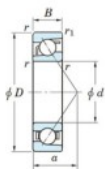

Deep groove ball bearing single row 7316-B-FY-JTEKT - 7316-B-FY-JTEKT

<https://www.123bearing.com/bearing-housing/deep-groove-bearing/single-row/7316-b-fy-jtekt>

Boundary dimensions

Single row angular bearing

Bearing No.	Boundary dimensions(mm)					Basic load ratings(kN)		Fatigue load limit(kN)		factor	Limiting speed(min-1) (Grease lub.)
	d	D	B	r(max)	r(min)	Cr	C0r	Cu	C0u		
7316B FY	80	170	39	2.1	1.1	159	100	5.8	-	-	3500

PRODUCT FEATURES

Brand	JTEKT
N° Ean13	3616060641946
Inside diameter	80 mm
Inside diameter	3.15" inch
Outside diameter	170 mm
Outside diameter	6.693" inch
Thickness	39 mm
Thickness	1.535" inch
Limiting speed	3500 rpm
Dynamic load	159 kN
Static load	100 kN
Packaging	1