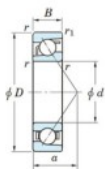

Deep groove ball bearing single row 7316-B-FY-JTEKT - 7316-B-FY-JTEKT

<https://www.123bearing.com/bearing-housing/deep-groove-bearing/single-row/7316-b-fy-jtekt>

Boundary dimensions

Single row angular bearing

Bearing No.	Boundary dimensions(mm)					Basic load ratings(kN)		Fatigue load limit(kN)		factor	Limiting speed(min-1) (Grease lub.)
	d	D	B	r(max)	r(min)	Cr	Cor	Cu	10		
7316B FY	80	170	39	2.1	1.1	159	100	5.8	-	-	3500

PRODUCT FEATURES

Brand	JTEKT
N° Ean13	3616060641946
Inside diameter	80 mm
Inside diameter	3.15" inch
Outside diameter	170 mm
Outside diameter	6.693" inch
Thickness	39 mm
Thickness	1.535" inch
Limiting speed	3500 rpm
Dynamic load	159 kN
Static load	100 kN
Packaging	1