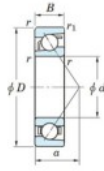

## Deep groove ball bearing single row 7316-B-FY-JTEKT - 7316-B-FY-JTEKT

<https://www.123bearing.com/bearing-housing/deep-groove-bearing/single-row/7316-b-fy-jtekt>

Boundary dimensions

Single row angular bearing

Bearing No.	Boundary dimensions(mm)					Basic load ratings(kN)		Fatigue load limit(kN)		factor	Limiting speed(min-1) (Grease lub.)
	d	D	B	r(max)	r(min)	Cr	Cor	Cu	10		
7316B FY	80	170	39	2.1	1.1	159	100	5.8	-		3500

## PRODUCT FEATURES

Brand	JTEKT
N° Ean13	3616060641946
Inside diameter	80 mm
Inside diameter	3.15" inch
Outside diameter	170 mm
Outside diameter	6.693" inch
Thickness	39 mm
Thickness	1.535" inch
Limiting speed	3500 rpm
Dynamic load	159 kN
Static load	100 kN
Packaging	1