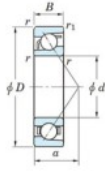

## Deep groove ball bearing single row 7216-C-FY-JTEKT - 7216-C-FY-JTEKT

<https://www.123bearing.com/bearing-housing/deep-groove-bearing/single-row/7216-c-fy-jtekt>

Boundary dimensions

Single row angular bearing

Bearing No.	Boundary dimensions(mm)					Basic load ratings(kN)		Fatigue load limit(kN)		factor f <sub>0</sub>	Limiting speeds(min-1) Grease lub.
	d	D	B	r(mm)	r1(mm)	C <sub>r</sub>	C <sub>0r</sub>	C <sub>u</sub>	C <sub>0u</sub>		
7216C FY	80	140	26	2	1	116	77.5	4.7	14.7	7500	

## PRODUCT FEATURES

Brand	JTEKT
N° Ean13	3616060641939
Inside diameter	80 mm
Outside diameter	140 mm
Thickness	26 mm
Limiting speed	7500 rpm
Dynamic load	116 kN
Static load	77.5 kN
Packaging	1

[contact@123bearing.com](mailto:contact@123bearing.com)