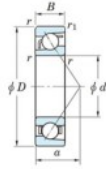

Deep groove ball bearing single row 7216-FY-JTEKT - 7216-FY-JTEKT

<https://www.123bearing.com/bearing-housing/deep-groove-bearing/single-row/7216-fy-jtekt>

Boundary dimensions

Single row angular bearing

Bearing No.	Boundary dimensions(mm)					Basic load ratings(kN)		Fatigue load limit(kN)	factor	Limiting speeds(min-1)
	a	D	B	r(mm)	r1(mm)	Cr	Cor	Cu	f0	Grease lub.
7216 FY	80	140	26	2	1	107	71.5	4.1	-	5400

PRODUCT FEATURES

Brand	JTEKT
N° Ean13	3616060641922
Inside diameter	80 mm
Outside diameter	140 mm
Thickness	26 mm
Limiting speed	5400 rpm
Dynamic load	107 kN
Static load	71.5 kN
Packaging	1

contact@123bearing.com