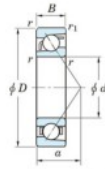

Deep groove ball bearing single row 7315-FY-JTEKT - 7315-FY-JTEKT

<https://www.123bearing.com/bearing-housing/deep-groove-bearing/single-row/7315-fy-jtekt>

Boundary dimensions

Single row angular bearing

Bearing No.	Boundary dimensions(mm)					Basic load ratings(kN)		Fatigue load		Limiting
	d	D	B	r1(mm)	r2(mm)	Cr	CDr	Sm(kN) Cu	S0	speeds(min-1) Grease lub.
7315 FY	75	160	37	2.1	1.1	160	97	6.2	-	5000

PRODUCT FEATURES

Brand	JTEKT
N° Ean13	3616060641816
Inside diameter	75 mm
Outside diameter	160 mm
Thickness	37 mm
Limiting speed	5000 rpm
Dynamic load	160 kN
Static load	97 kN
Packaging	1

contact@123bearing.com