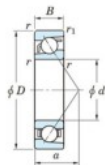

## Deep groove ball bearing single row 7315-B-FY-JTEKT - 7315-B-FY-JTEKT

<https://www.123bearing.com/bearing-housing/deep-groove-bearing/single-row/7315-b-fy-jtekt>

Boundary dimensions

Single row angular bearing

Bearing No.	Boundary dimensions(mm)					Basic load ratings(kN)		Fatigue load limit(kN)		factor	Limiting speeds(min-1) Grease lub.
	d	D	B	r/mm	r1/mm	Cr	Cor	Cu			
7315B FY	75	160	37	2.1	1.1	147	89.2	5.35	-	3800	

## PRODUCT FEATURES

Brand	JTEKT
N° Ean13	3616060641809
Inside diameter	75 mm
Outside diameter	160 mm
Thickness	37 mm
Limiting speed	3800 rpm
Dynamic load	147 kN
Static load	89.2 kN
Packaging	1

[contact@123bearing.com](mailto:contact@123bearing.com)