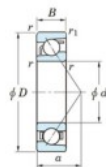

Deep groove ball bearing single row 7414-FY-JTEKT - 7414-FY-JTEKT

<https://www.123bearing.com/bearing-housing/deep-groove-bearing/single-row/7414-fy-jtekt>

Boundary dimensions

Single row angular bearing

Bearing No.	Boundary dimensions(mm)					Basic load ratings(kN)		Fatigue load limit(kN)		factor	Limiting speeds(min-1) Grease Lub.
	d	D	B	r (mm)	r1 (mm)	Cr	Cor	Cu	fu		
7414 FY	70	180	42	3	1.1	187	115	5.3	-	-	3500

PRODUCT FEATURES

Brand	JTEKT
N° Ean13	3616060641700
Inside diameter	70 mm
Outside diameter	180 mm
Thickness	42 mm
Limiting speed	3500 rpm
Dynamic load	187 kN
Static load	115 kN
Packaging	1

contact@123bearing.com